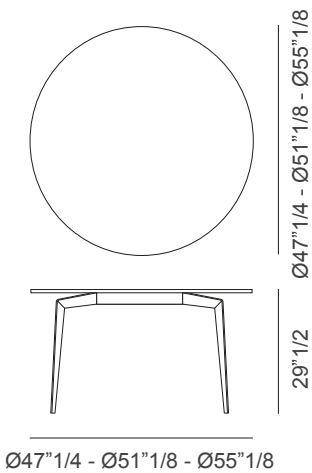

#### Round top:

- A) Ø47"1/4 x 29"1/2H
- B) Ø51"1/8 x 29"1/2H (ro)
- C) Ø55"1/8 x 29"1/2H

#### Rectangular top:

- D) 78"3/4W x 39"3/8D x 29"1/2H
- E) 94"1/2W x 43"1/4D x 29"1/2H
- F) 118"1/8W x 43"1/4D x 29"1/2H

#### Barrel top:

- G) 78"3/4W x 43"1/4D x 29"1/2H
- H) 94"1/2W x 43"1/4D x 29"1/2H
- I) 118"1/8W x 47"1/4D x 29"1/2H

Glass top

Ø55"1/8

Glass top

78"3/4 - 94"1/2

Glass top

78"3/4 - 94"1/2

Wooden / Marble top

Ø47"1/4 - Ø51"1/8 - Ø55"1/8

Wooden / Marble top

78"3/4 - 94"1/2 - 118"1/8

Wooden / Marble top

78"3/4 - 94"1/2 - 118"1/8