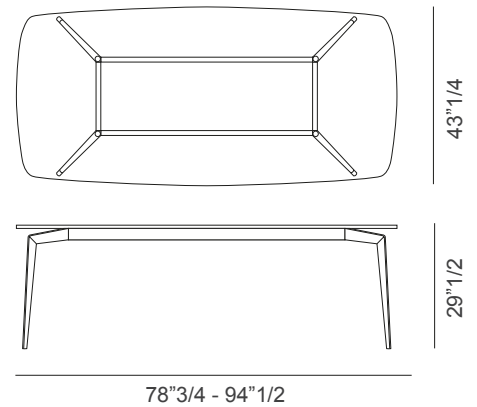

#### Round top:

- A) Ø47"1/4 x 29"1/2H
- B) Ø51"1/8 x 29"1/2H (ro)
- C) Ø55"1/8 x 29"1/2H

#### Rectangular top:

- D) 78"3/4W x 39"3/8D x 29"1/2H
- E) 94"1/2W x 43"1/4D x 29"1/2H
- F) 118"1/8W x 43"1/4D x 29"1/2H

#### Barrel top:

- G) 78"3/4W x 43"1/4D x 29"1/2H
- H) 94"1/2W x 43"1/4D x 29"1/2H
- I) 118"1/8W x 47"1/4D x 29"1/2H

Glass top

Ø55"1/8

Glass top

78"3/4 - 94"1/2

Glass top

78"3/4 - 94"1/2

Wooden / Marble top

Ø47"1/4 - Ø51"1/8 - Ø55"1/8

Wooden / Marble top

78"3/4 - 94"1/2 - 118"1/8

Wooden / Marble top

78"3/4 - 94"1/2 - 118"1/8