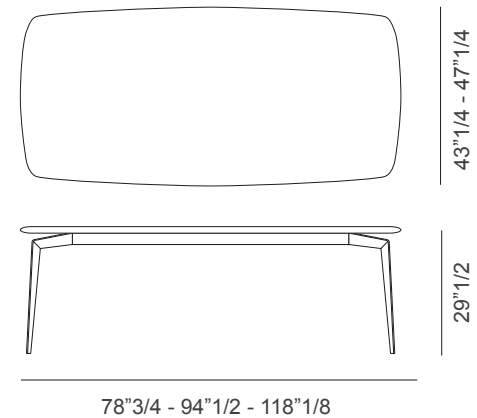

#### Round top:

- A) Ø47"1/4 x 29"1/2H
- B) Ø51"1/8 x 29"1/2H (ro)
- C) Ø55"1/8 x 29"1/2H

#### Rectangular top:

- D) 78"3/4W x 39"3/8D x 29"1/2H
- E) 94"1/2W x 43"1/4D x 29"1/2H
- F) 118"1/8W x 43"1/4D x 29"1/2H

#### Barrel top:

- G) 78"3/4W x 43"1/4D x 29"1/2H
- H) 94"1/2W x 43"1/4D x 29"1/2H
- I) 118"1/8W x 47"1/4D x 29"1/2H

Glass top

Ø55"1/8

Glass top

78"3/4 - 94"1/2

Glass top

78"3/4 - 94"1/2

Wooden / Marble top

Ø47"1/4 - Ø51"1/8 - Ø55"1/8

Wooden / Marble top

78"3/4 - 94"1/2 - 118"1/8

Wooden / Marble top

78"3/4 - 94"1/2 - 118"1/8