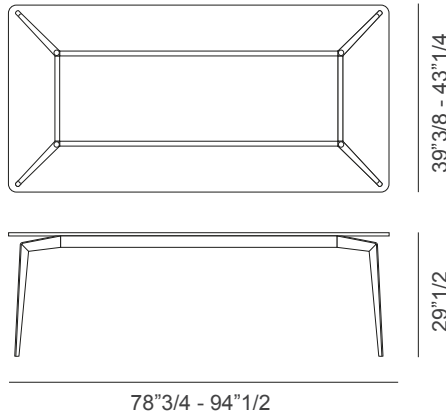

#### Round top:

- A) Ø47"1/4 x 29"1/2H
- B) Ø51"1/8 x 29"1/2H (ro)
- C) Ø55"1/8 x 29"1/2H

#### Rectangular top:

- D) 78"3/4W x 39"3/8D x 29"1/2H
- E) 94"1/2W x 43"1/4D x 29"1/2H
- F) 118"1/8W x 43"1/4D x 29"1/2H

#### Barrel top:

- G) 78"3/4W x 43"1/4D x 29"1/2H
- H) 94"1/2W x 43"1/4D x 29"1/2H
- I) 118"1/8W x 47"1/4D x 29"1/2H

Glass top

Ø55"1/8

Glass top

78"3/4 - 94"1/2

Glass top

78"3/4 - 94"1/2

Wooden / Marble top

Ø47"1/4 - Ø51"1/8 - Ø55"1/8

Wooden / Marble top

78"3/4 - 94"1/2 - 118"1/8

Wooden / Marble top

78"3/4 - 94"1/2 - 118"1/8