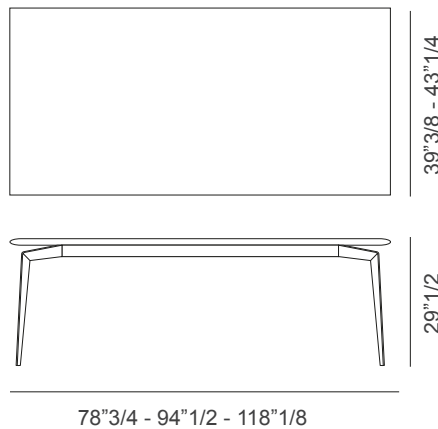

#### Round top:

- A) Ø47"1/4 x 29"1/2H
- B) Ø51"1/8 x 29"1/2H (ro)
- C) Ø55"1/8 x 29"1/2H

#### Rectangular top:

- D) 78"3/4W x 39"3/8D x 29"1/2H
- E) 94"1/2W x 43"1/4D x 29"1/2H
- F) 118"1/8W x 43"1/4D x 29"1/2H

#### Barrel top:

- G) 78"3/4W x 43"1/4D x 29"1/2H
- H) 94"1/2W x 43"1/4D x 29"1/2H
- I) 118"1/8W x 47"1/4D x 29"1/2H

Glass top

Ø55"1/8

Glass top

78"3/4 - 94"1/2

Glass top

78"3/4 - 94"1/2

Wooden / Marble top

Ø47"1/4 - Ø51"1/8 - Ø55"1/8

Wooden / Marble top

78"3/4 - 94"1/2 - 118"1/8

Wooden / Marble top

78"3/4 - 94"1/2 - 118"1/8