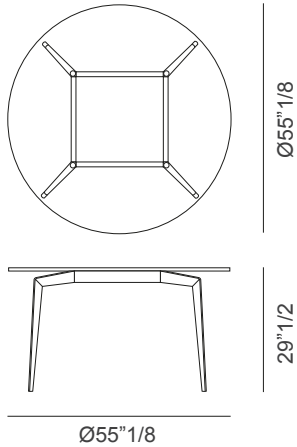

### Dimensions

#### Round top:

- A) Ø47"1/4 x 29"1/2H
- B) Ø51"1/8 x 29"1/2H (ro)
- C) Ø55"1/8 x 29"1/2H

#### Rectangular top:

- D) 78"3/4W x 39"3/8D x 29"1/2H
- E) 94"1/2W x 43"1/4D x 29"1/2H
- F) 118"1/8W x 43"1/4D x 29"1/2H

#### Barrel top:

- G) 78"3/4W x 43"1/4D x 29"1/2H
- H) 94"1/2W x 43"1/4D x 29"1/2H
- I) 118"1/8W x 47"1/4D x 29"1/2H

Glass top

Ø55"1/8

Glass top

78"3/4 - 94"1/2

Glass top

78"3/4 - 94"1/2