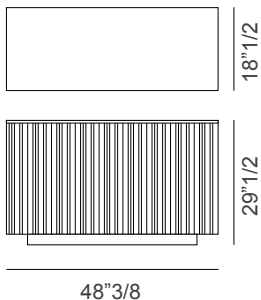

Line

Design: Giuliano Cappelletti

Description

Versatile sideboard with an iconic design given by the finely crafted wooden doors. Structure veneered and in solid wood. Veneered top. Inner shelves in clear glass. Offered with two, three or four doors. Made in Italy.

Dimensions

With 2 doors:

48"3/8W x 18"1/2D x 29"1/2H

With 3 doors:

72"W x 18"1/2D x 33"1/2H

With 4 doors:

95"5/8W x 18"1/2D x 33"1/2H