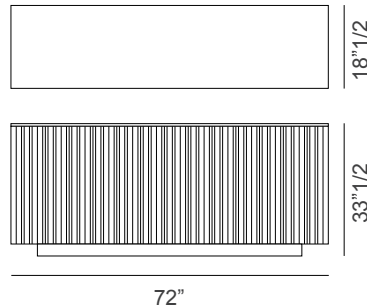

Dimensions

With 2 doors:

48"3/8W x 18"1/2D x 29"1/2H

With 3 doors:

72"W x 18"1/2D x 33"1/2H

With 4 doors:

95"5/8W x 18"1/2D x 33"1/2H