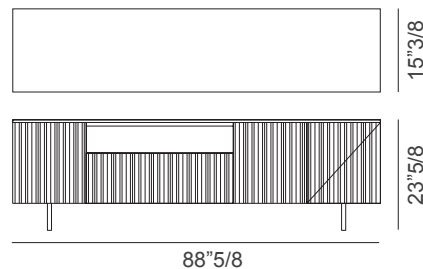

### Dimensions

#### With metal base:

88"5/8W x 15"3/8D x 23"5/8H

#### Without base:

88"5/8W x 15"3/8D x 18"1/2H

With metal base

Without base