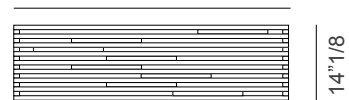

Millerighe

Design: Norberto Delfinetti & Monica Bernasconi

Description

Console with structure in solid ash.
Clear glass shelf (3/8").

The artfully curved block board solid wood
processing embellishes the spaces.

A masterpiece of design and
craftsmanship. Made in Italy.

Dimensions

52"W x 14"1/8D x 29"1/2H

47"1/4

14"1/8

52"