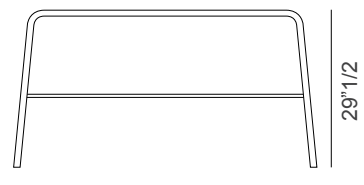

Millerighe

Design: Norberto Delfinetti & Monica Bernasconi

Description

Console with structure in solid ash.
Clear glass shelf (3/8").

The artfully curved block board solid wood
processing embellishes the spaces.

A masterpiece of design and
craftsmanship. Made in Italy.

Dimensions

52"W x 14"1/8D x 29"1/2H

47"1/4

14"1/8

52"