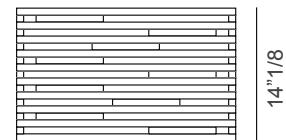

Millerighe

Design: Norberto Delfinetti e Monica Bernasconi

Description

Side table with solid wood structure. The artfully curved blockboard solid wood processing embellishes the spaces and gives warmth to the whole room. Clear glass shelf. Made in Italy.

Dimensions

31"1/2W x 14"1/8D x 19"5/8H

31" 1/2