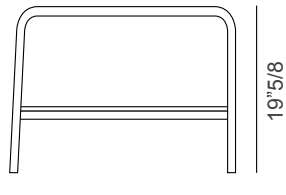

Millerighe

Design: Norberto Delfinetti e Monica Bernasconi

Description

Side table with solid wood structure. The artfully curved blockboard solid wood processing embellishes the spaces and gives warmth to the whole room. Clear glass shelf. Made in Italy.

Dimensions

31"1/2W x 14"1/8D x 19"5/8H

31" 1/2