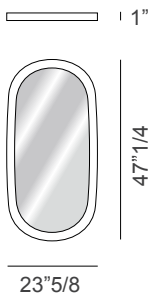

Mirage

Design: Stefano Bigi

Description

Wall mirror with wooden frame. Mirror in a natural or bronze finish with three shapes with rounded profile. Also, an optional shelf is offered upon request, is fixed directly to the mirror and comes with an asymmetric, rounded shape; this shelf is very practical as pocket emptier thanks to its slightly hollowed surface. Made in Italy.

Dimensions

Oval:

23"5/8W x 1"D x 47"1/4H

Square:

39"3/8W x 1"D x 39"3/8H

Round:

Ø39"3/8 x 1"D

Optional shelf:

25"5/8W x 6"1/4D x 1"5/8H