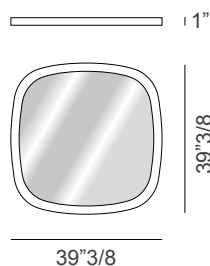

Mirage

Design: Stefano Bigi

Description

Wall mirror with wooden frame. Mirror in a natural or bronze finish with three shapes with rounded profile. Also, an optional shelf is offered upon request, is fixed directly to the mirror and comes with an asymmetric, rounded shape; this shelf is very practical as pocket emptier thanks to its slightly hollowed surface. Made in Italy.

Dimensions

Oval:

23"5/8W x 1"D x 47"1/4H

Square:

39"3/8W x 1"D x 39"3/8H

Round:

Ø39"3/8 x 1"D

Optional shelf:

25"5/8W x 6"1/4D x 1"5/8H