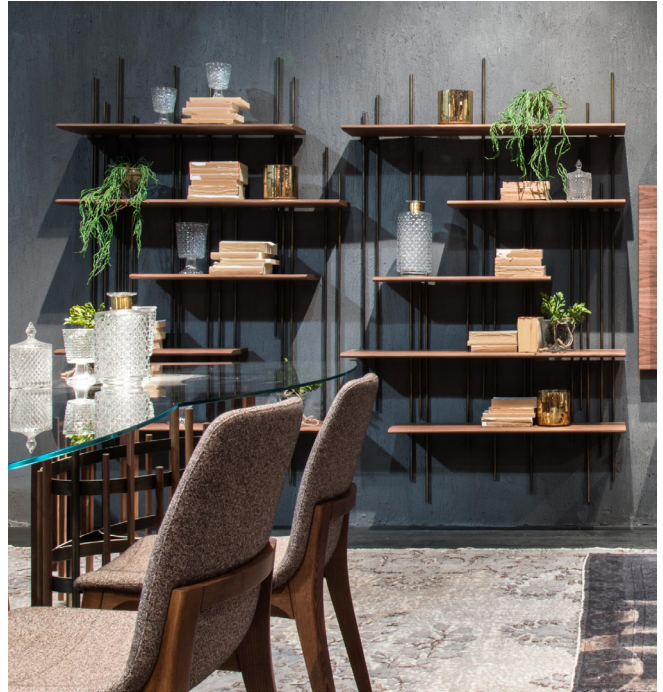

# Tube

*Design: Norberto Delfinetti*

## *Description*

Bookcase with an original design, metal structure painted in titanium color and wooden shelves (with straight or rounded edges).

It is possible to assemble the bookcase facing right or left, according to your needs or create compositions by placing more than one next to each other. Made in Italy.

## *Dimensions*

47"1/4W x 10"5/8D x 74"3/4H