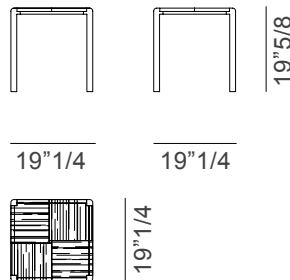

Ratio

Design: Toan Nguyen

Description

Side table with metal structure and square top in patchwork marble. Made in Italy.

Dimensions

A: 19"1/4W x 19"1/4D x 19"5/8H

B: 25"5/8W x 25"5/8D x 14"1/8H

A

B