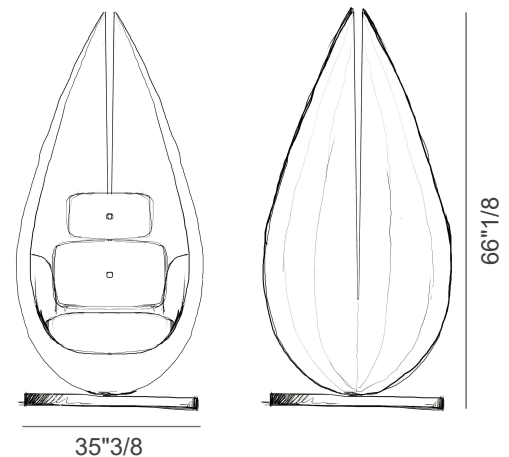

WE-003/H

Design: Controvento

Description

Designed by CONTROVENTO. The high-end Wayne Enterprises low lounge chair comes all in premium leather or fabric. Black and metal swivel base in Black glossy finish. Cushions NOT included! Made in Italy.

Dimensions

35"3/8W x 33"1/2D x 66"1/8H

Finishes & Materials

Cover: Fabric or leather.

Base: Lacquered.