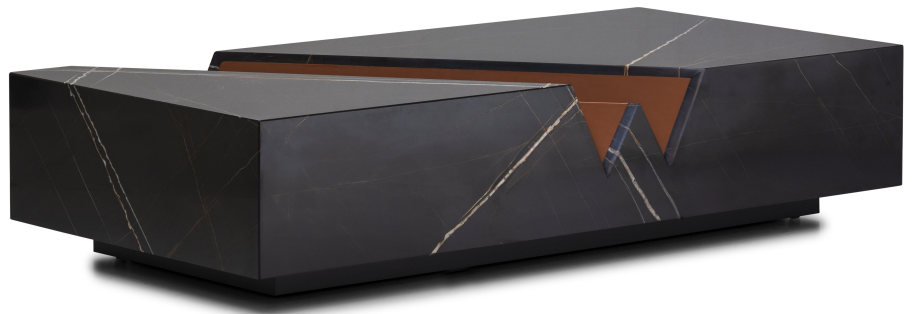

WE-004

Description

The classy Wayne Enterprises coffee table comes all in premium marble with a cut resembling the logo in leather and a lacquered base. Made in Italy.

Finishes & Materials

Finish: Marble.
Insert: Leather.
Base: Lacquered.

Dimensions

63"W x 31"1/2D x 13"3/8H