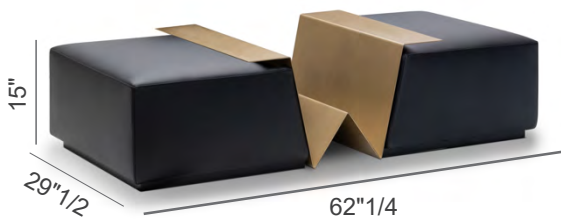

Dimensions

Rectangular: 62"1/4W x 29"1/2D x 15"H

Round: 62"1/4W x 29"1/2D x 15"H

WE-158/Q - B

Rectangular

WE-158/Q