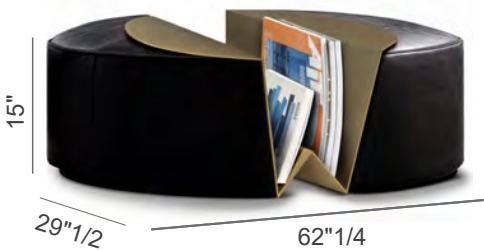

Round

WE-158/R