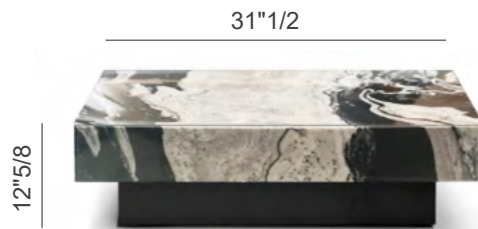

Dimensions

Size A: 23"5/8W x 23"5/8D x 15"3/4H

Size B: 31"1/2W x 31"1/2D x 12"5/8H

Size C: 63"W x 31"1/2D x 11"H

Size A

Size B

Size C