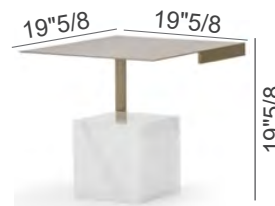

WE-202

Description

The Wayne Enterprises side table comes in various sizes. Top & structure in metal, base in leather with print or marble.

Made in Italy.

Finishes & Materials

Top & structure: Metal.

Base: Marble or Leather.

Dimensions

Oval Size: 15"3/4W x 23"5/8D x 15"3/4H

Round High: Ø11"7/8 x 23"5/8H

Round Low: Ø19"5/8 x 19"5/8H

Square High: 11"7/8W x 11"7/8D x 23"5/8H

Square Low: 19"5/8W x 19"5/8D x 19"5/8H

Oval Size

Square High

Round High

Square Low

Round Low