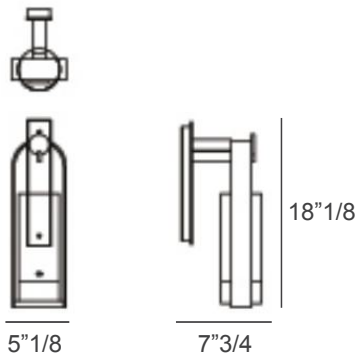

Agata

Description

The Agata wall lamp is a high-end piece that features a structure in brass and a diffuser in matt white glass.

Light source: 110V - 60 HZ / LED light 4,5W.
LED light not included.

Made in Italy.

Dimensions

5"1/8W x 7"3/4D x 18"1/8H

Detail view:
Brass structure in "Antique Bronze" finish.

Detail view:
Diffusers in matt white glass.

Finishes & Materials

Structure: Brass.

Diffuser: Matt white glass.