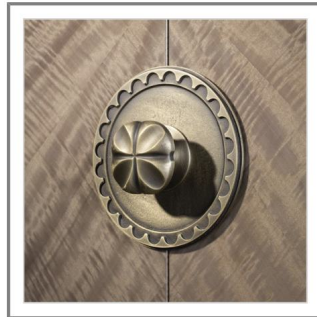

This elegant piece features four inner shelves and a back panel covered in Fabric. It also includes in-house designed brass hinges, as well as a base and knob crafted from cast brass, refined by hand.

Up-charge for glossy finishes on the outside structure.

Available optionals:

- Inside vertical LED lighting profile with door opening switch.
- Inner drawer unit with two drawers covered in the same fabric as the shelves.

59"

20"1/2

78"3/4

Optional drawer unit

Knob: Ø6"1/2 x 1"7/8D

Ø6"1/2

1"7/8

Detail view:
Base in cast brass, refined by hand.

Detail view:
Knob in cast brass, refined by hand.

Inner view:
Optional drawer unit covered in fabric.