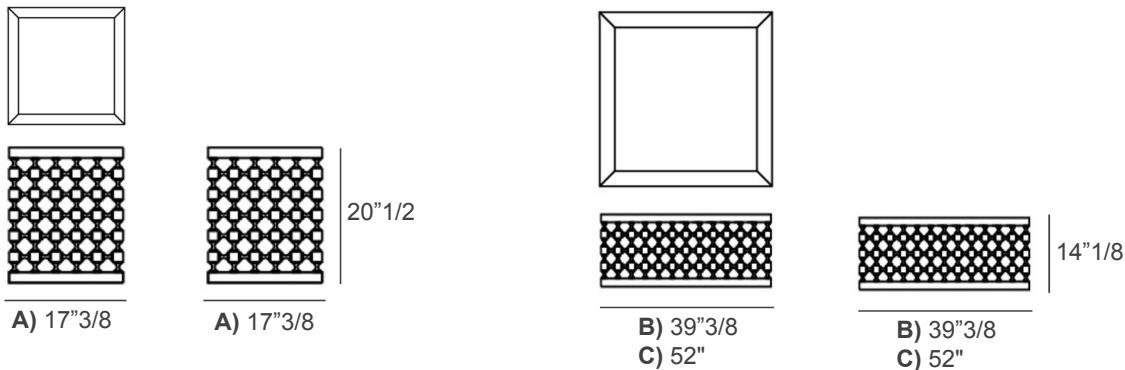

Ali Baba'

Description

High end coffee table and side table with a structure in solid Oak, with an inlaid top.
Available optional: Top insert in marble or in hammered brass. Made in Italy.

Dimensions

- A) 17"3/8W x 17"3/8D x 20"1/2H
- B) 39"3/8W x 39"3/8D x 14"1/8H
- C) 52"W x 52"D x 14"1/8H

Finishes & Materials

Top & Structure: Wood.

Detail view:
Optional top insert in hammered brass, antique bronze finish

Detail view:
Structure in solid moka stained oak.