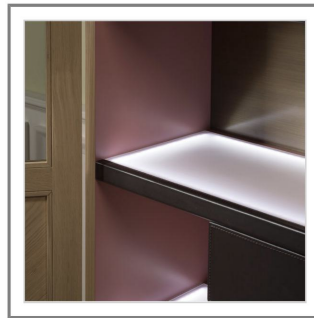

Arbat

Description

Refined cabinet with a structure made in Italian poplar block-board, veneered with real Oak or Walnut wood, with a 45° assembly. The inside structure is finished in matte lacquered and it includes shelves in white glass with edges covered in Saddle-Leather. This elegant piece also features two doors in solid wood with smoked glass and in-house designed brass hinges for 270° door opening. It also includes handles in cast brass, refined by hand, with a recessed metal plate. The base is made of brass.

Available optionals:

- Inner back clad in brass.
- Inner drawer unit with two drawers covered on the front with Saddle-Leather featuring fully synchronized slide technology and a soft-close damping system.
- Inside touch activated LED lighting.

Detail view:
Base in brass.

Inner view:
Shelves in lacquered white
glass with edges covered in
saddle-leather.