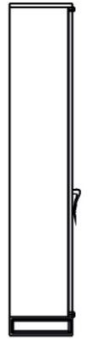

Arbat

Description

Refined cabinet with a structure made in Italian poplar block-board, veneered with real Oak or Walnut wood, with a 45° assembly. The inside structure is finished in matte lacquered and it includes shelves in white glass with edges covered in Saddle-Leather. This elegant piece also features two doors in solid wood with smoked glass and in-house designed brass hinges for 270° door opening. It also includes handles in cast brass, refined by hand, with a recessed metal plate. The base is made of brass.

Made in Italy.

Finishes & Materials

Structure: Wood.

Inside Structure: Matte lacquered.

Base & Door Hinges: Brass.

Inner Shelves: Glass with edges covered in Saddle Leather.

Arbat

Dimensions

51"1/8W x 16"1/2D x 86"1/4H

51"1/8

16"1/2

86"1/4

Handles: 1"3/8W x 2"1/8D x 9"7/8H

1"3/8

2"1/8

9"7/8

Detail view:
Base in brass.

Inner view:
Shelves in lacquered white
glass with edges covered in
saddle-leather.