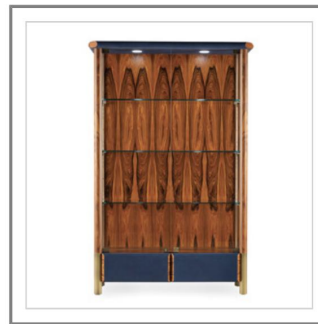

### Dimensions

A) 51"3/4W x 18"1/8D x 79"1/8H

B) 66"1/8W x 18"1/8D x 79"1/8H

A)

51"3/4

18"1/8

79"1/8

B)

66"1/8

18"1/8

79"1/8

**Detail view:**

Upper part covered in Leather  
(available only for size "A")  
+ Optional touch activated  
LED lighting.

**Detail view:**

Bottom drawers covered in  
Leather.

**Size "A" view:**

- Doors and shelves in extra-clear glass and Rosewood structure.
- Upper part and bottom drawers covered in leather.
- Base in brass.