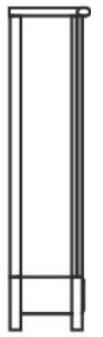

### *Finishes & Materials*

**Structure:** Wood.

**Feet:** Brass.

**Inner Shelves, Showcase Sides & Doors:** Extra-clear glass.

**Bottom Drawers:** Covered in Leather.

*Please note:* The upper part of the showcase is covered in the same Leather as the bottom drawers (only available for size "A").

### Dimensions

A) 51"3/4W x 18"1/8D x 79"1/8H

B) 66"1/8W x 18"1/8D x 79"1/8H

A)

51"3/4

18"1/8

79"1/8

B)

66"1/8

18"1/8

79"1/8

**Detail view:**

Upper part covered in Leather  
(available only for size "A")  
+ Optional touch activated  
LED lighting.

**Detail view:**

Bottom drawers covered in  
Leather.

**Size "A" view:**