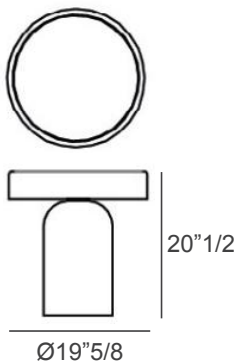

## *Boletus*

### *Description*

High-end side table with top and structure in solid honed marble.  
Made in Italy.

### *Dimensions*

Ø19"5/8 x 20"1/2H

Top detail.

Structure detail.