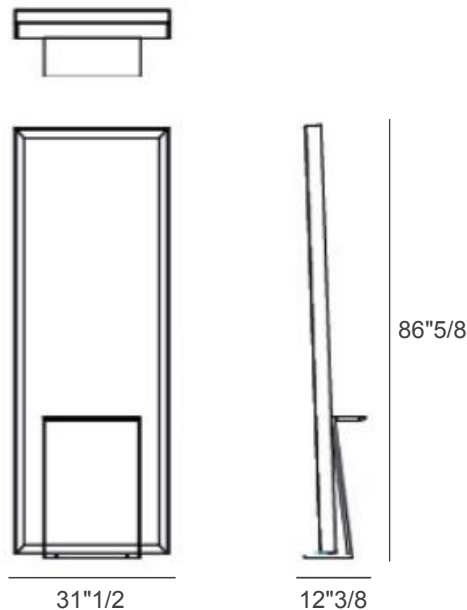

### Description

Bramante is an elegant floor-standing mirror that features a console with a metal structure. Additionally, it includes a shelf and a frame in solid Walnut.

Available optional: Perimeter LED lighting concealed in the frame with wall switch control.

### Dimensions

31"1/2W x 12"3/8D x 86"5/8H

**Detail view:**  
Optional perimeter LED lighting concealed in the frame.

**Detail view:**  
Frame & shelf in solid Walnut with metal structure.