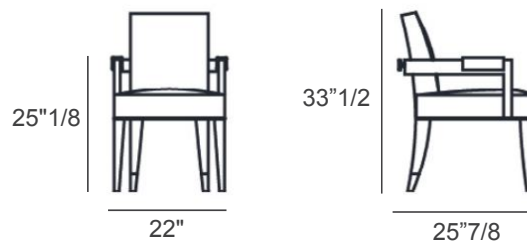

### Dimensions

22"W x 25"7/8D x 33"1/2H

Armrest height: 25"1/8

**Detail view:**  
Cover with matching stitches.

**Detail view:**  
Brass knob on the rear backrest.

**Detail view:**  
Beechwood armrest with padded decorative element.