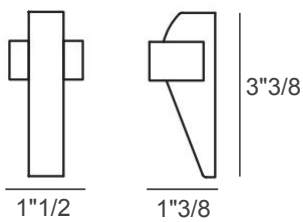

### Dimensions

- A) 23"5/8W x 18"7/8D x 23"5/8H - **Nightstand**
- B) 35"3/8W x 18"7/8D x 23"5/8H - **Nightstand**
- C) 55"1/8W x 21"7/8D x 31"1/2H - **Dresser**

A)

B)

C)

**Handles:** 1"1/2W x 1"3/8D x 3"3/8H

**Detail view:**  
Cast brass handles, refined by hand.

**Dresser version.**