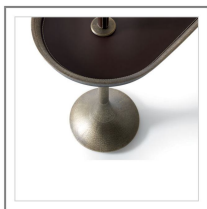

Carol

Description

The Carol floor lamp is a high-end piece that features a refined by hand structure in hammered cast brass, and a lampshade in Linen with a decorative detail on the top.

This elegant floor lamp includes a pivoting tray in Saddle-Leather with contrasting stitches and a diffuser in Opaline plexyglass.

Light source: 110V - 60 HZ / 2xE26 - Red cord.
Light bulbs not included.

Made in Italy.

Dimensions

27" 1/2W x 15" 3/4D x 58" 1/4H

33" 1/2

15" 3/4

58" 1/4

Close-up:
Lampshade with decorative detail.

Detail view:
Pivoting tray in Saddle-Leather, "Caffè" finish with beige stitches.

Detail view:
Structure base in hammered cast brass, "Antique Bronze" finish.

Finishes & Materials

Structure: Hammered cast brass.

Lampshade: Linen.

Pivoting Tray: Saddle-Leather.

Diffuser: Opaline plexyglass.