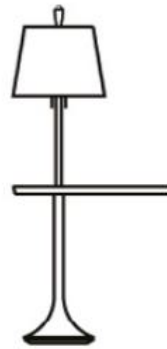

Carol

Description

The Carol floor lamp is a high-end piece that features a refined by hand structure in hammered cast brass, and a lampshade in Linen with a decorative detail on the top.

This elegant floor lamp includes a pivoting tray in Saddle-Leather with contrasting stitches and a diffuser in Opaline plexyglass.

Light source: 110V - 60 HZ / 2xE26 - Red cord.
Light bulbs not included.

Made in Italy.

Dimensions

27" 1/2W x 15" 3/4D x 58" 1/4H

33" 1/2

15" 3/4

58" 1/4

Close-up:
Lampshade with decorative detail.

Detail view:
Pivoting tray in Saddle-Leather, "Caffè" finish with beige stitches.

Detail view:
Structure base in hammered cast brass, "Antique Bronze" finish.

Finishes & Materials

Structure: Hammered cast brass.

Lampshade: Linen.

Pivoting Tray: Saddle-Leather.

Diffuser: Opaline plexyglass.