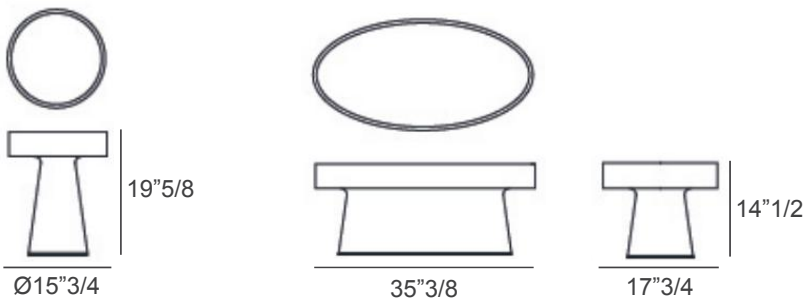

Champignon

Description

High-end round side table and oval coffee table. The round version features a top in MDF with matte or glossy lacquered finish and a base in solid Ashwood. Additionally, it presents a decorative metal detail on the lower edge of the base. The oval version includes a top in solid Ashwood and a base in MDF with matte or glossy lacquered finish. Made in Italy.

Dimensions

Round: Ø15"3/4 x 19"5/8H

Oval: 35"3/8W x 17"3/4D x 14"1/2H

Detail view: Base in Thermo-treated finish (left) and Carbone Larch finish (right). Top in lacquered finish.

Detail view: Tops in solid Ashwood or MDF lacquered.