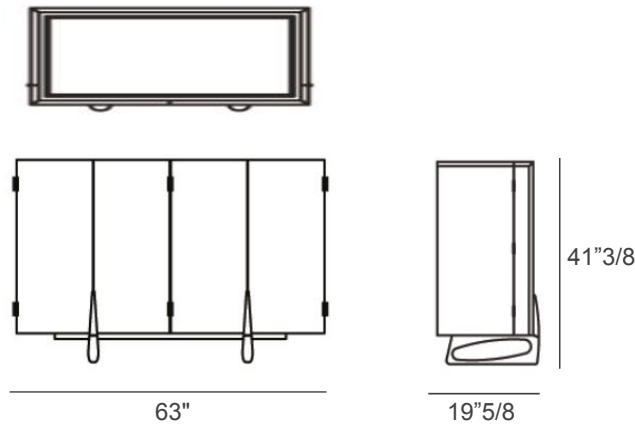

Available optional:

-Top in marble.

Made in Italy.

Finishes & Materials

Top & Structure: Wood.

Base: Hammered cast brass, refined by hand.

Chanel

Dimensions

A) 31"1/2W x 19"5/8D x 41"3/8H

B) 63"W x 19"5/8D x 41"3/8H

A) Amount of components

- Doors: 2
- Wooden drawers: 2
- Glass shelves: 1

B) Amount of components

- Doors: 4
- Wooden drawers: 4
- Glass shelves: 2

Detail view:
Base in hammered cast brass.

Size "B" view:
Cupboard with 4 doors..

Inner view:
Drawer with Saddle-Leather detail.