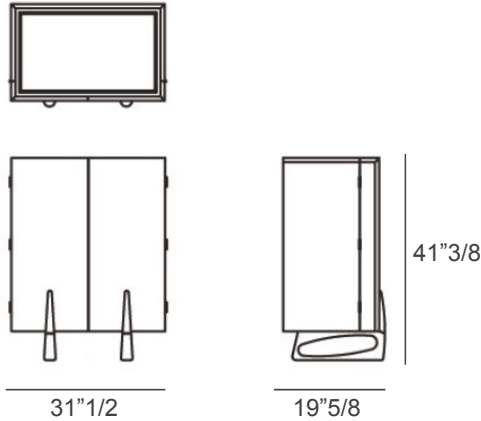

Chanel

Description

Refined cupboard with a top and structure made in Italian poplar block-board, veneered with real European woods with same finish for the outside and the inside, with a 45° assembly. The base is made of hammered cast brass, refined by hand.

Available optional:

-Top in marble.

Made in Italy.

Finishes & Materials

Top & Structure: Wood.

Base: Hammered cast brass, refined by hand.

Chanel

Dimensions

A) 31"1/2W x 19"5/8D x 41"3/8H

B) 63"W x 19"5/8D x 41"3/8H

A) Amount of components

- Doors: 2
- Wooden drawers: 2
- Glass shelves: 1

B) Amount of components

- Doors: 4
- Wooden drawers: 4
- Glass shelves: 2

Detail view:
Base in hammered cast brass.

Size "B" view:
Cupboard with 4 doors..

Inner view:
Drawer with Saddle-Leather detail.