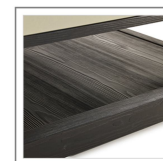

Clubcafe'

Description

High-end coffee table with structure in solid oak with brushed finishes or larch; and a MDF top with matte or glossy lacquered finish.
Made in Italy.

Dimensions

- A) 27"1/2W x 27"1/2D x 14"5/8H - **Square**
- B) 57"W x 57"D x 14"5/8H - **Square**
- C) 47"1/4W x 19"5/8D x 19"5/8H - **Rectangular**

Finishes & Materials

Top: MDF with matte or glossy lacquered.
Structure & Base: Oak or larch.

Top detail.

Structure detail.

Base detail.