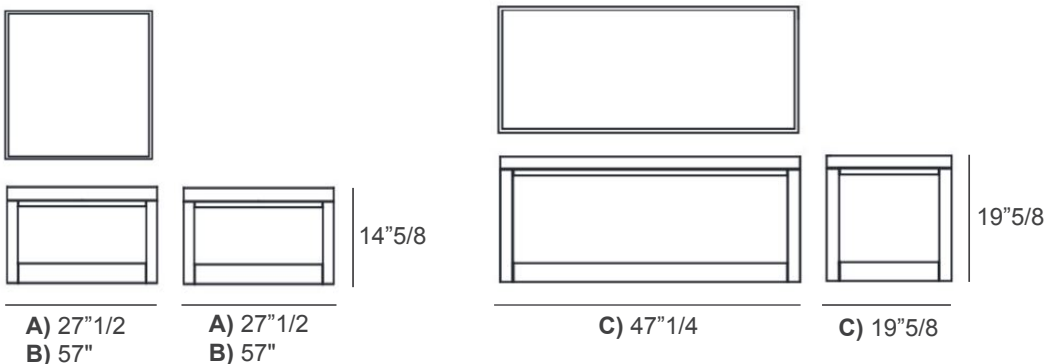

Clubcafe'

Description

High-end coffee table with structure in solid oak with brushed finishes or larch; and a MDF top with matte or glossy lacquered finish.
Made in Italy.

Dimensions

- A) 27"1/2W x 27"1/2D x 14"5/8H - **Square**
- B) 57"W x 57"D x 14"5/8H - **Square**
- C) 47"1/4W x 19"5/8D x 19"5/8H - **Rectangular**