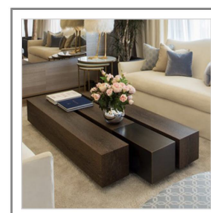

Courchevel

Description

High-end coffee table with structure in Italian poplar block-board, veneered with Oak or Sukupira wood. Some of the table ends are clad in brass. Made in Italy.

Dimensions

A) 70"7/8W x 33"1/2D x 12"1/8H

B) 86"5/8W x 42"1/4D x 12"1/8H

Finishes & Materials

Structure: Wood.

Table Ends: Brass clad.

Detail view:
Table ends clad in brass, "Antique Bronze" finish.

Size "A":
Structure in "Moka Stained Oak".

Room setting:
Size "A".