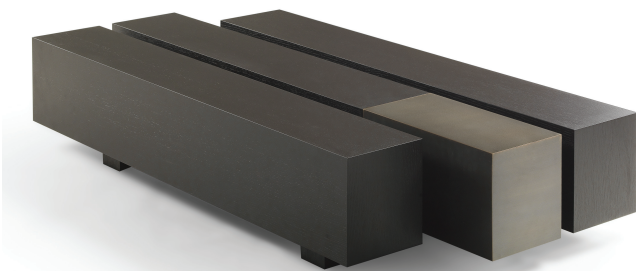

Courchevel

Description

High-end coffee table with structure in Italian poplar block-board, veneered with Oak or Sukupira wood. Some of the table ends are clad in brass. Made in Italy.

Dimensions

A) 70"7/8W x 33"1/2D x 12"1/8H

B) 86"5/8W x 42"1/4D x 12"1/8H

Finishes & Materials

Structure: Wood.

Table Ends: Brass clad.

Detail view:
Table ends clad in brass, "Antique Bronze" finish.

Size "A":
Structure in "Moka Stained Oak".

Room setting:
Size "A".