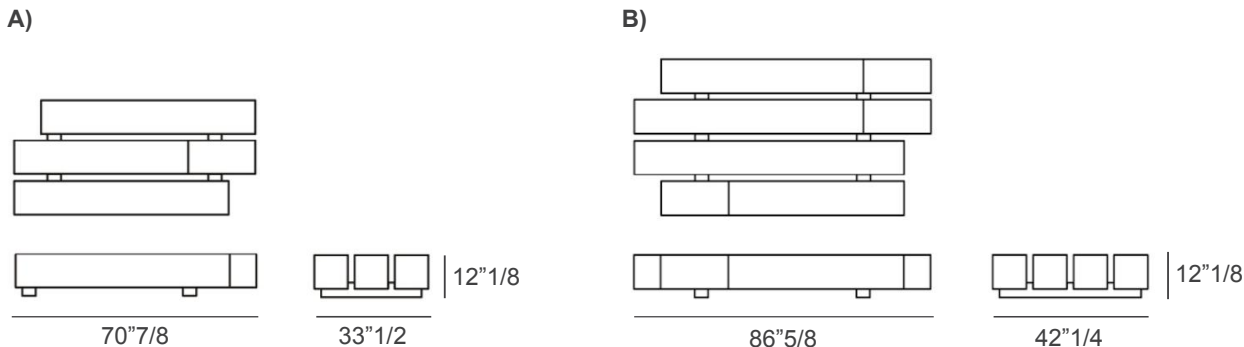

Courchevel

Description

High-end coffee table with structure in Italian poplar block-board, veneered with Oak or Sukupira wood. Some of the table ends are clad in brass. Made in Italy.

Dimensions

A) 70"7/8W x 33"1/2D x 12"1/8H

B) 86"5/8W x 42"1/4D x 12"1/8H

Finishes & Materials

Structure: Wood.

Table Ends: Brass clad.

Detail view:
Table ends clad in brass, "Antique Bronze" finish.

Size "A":
Structure in "Moka Stained Oak".

Room setting:
Size "A".