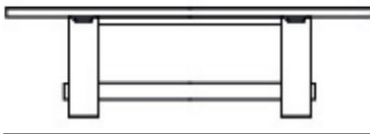

Made in Italy.

Finishes & Materials

Top & Base: Wood.

Diapason

Dimensions

- A) 98"3/8W x 41"3/8D x 29"1/8H
B) 118"1/8W x 41"3/8D x 29"1/8H

A)

98"3/8

41"3/8

29"1/8

B)

118"1/8

41"3/8

29"1/8

Detail view:
Top pattern.

Detail view:
Base design.