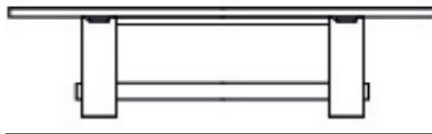

Made in Italy.

Finishes & Materials

Top & Base: Wood.

Diapason

Dimensions

- A) 98"3/8W x 41"3/8D x 29"1/8H
B) 118"1/8W x 41"3/8D x 29"1/8H

A)

98"3/8

41"3/8

29"1/8

B)

118"1/8

41"3/8

29"1/8

Detail view:
Top pattern.

Detail view:
Base design.