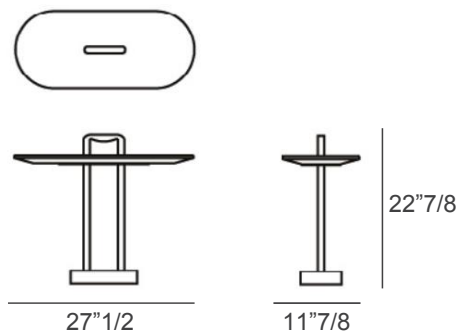

Don Diego

Description

High end side table with a structure in hammered cast brass, refined by hand.

The top features a handle in the same finish as the structure.

Top available in marble, covered in Saddle-Leather or multilayer Italian poplar, veneered with real European or exotic woods.

Up-charge for glossy finishes.

Made in Italy.

Dimensions

27"1/2W x 11"7/8D x 22"7/8H

Detail view:

Handle top, in hammered cast brass "Antique Bronze".

Detail view:

Side table with hammered cast brass structure and a marble top in "Emperador Dark Brown".