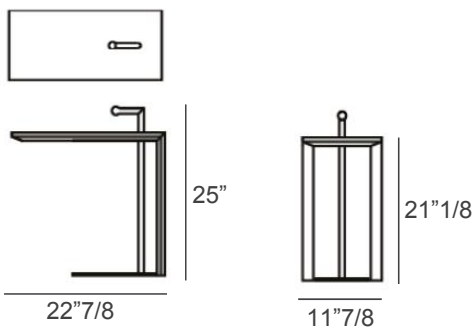

### Description

High-end side table that features a structure in solid Oak or Walnut, with a hammered brass handle that extends vertically from the top to the base. Made in Italy.

### Dimensions

22"7/8W x 11"7/8D x 25"H