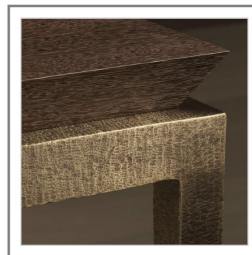

Elizabeth

Description

High end console with a base refined by hand in hammered cast brass, and a top in Italian poplar block-board, veneered with real European or exotic woods.

Top available in Saddle-Leather as well.

Up-charge for glossy finishes in wood. Made in Italy.

Dimensions

55"1/8W x 15"3/4D x 33"H

55"1/8

15"3/4

33"

Detail view:
Base in
hammered cast
brass, "Bronzed"
finish.

Detail view:
Wooden top.

Finishes & Materials

Top: Wood or Saddle-Leather.

Structure: Hammered cast brass.