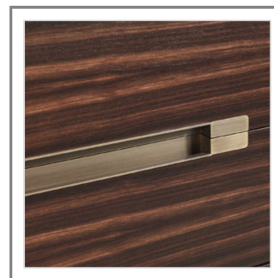

30"5/8

C)

71"5/8

20"1/2

30"5/8

Side detail view.

Detail view:
Optional top insert in marble, "Michelangelo" finish.

Detail view:
Integrated handle in brass, "Antique Bronze" finish.