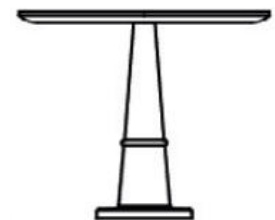

### Description

High-end side table with top and structure in brushed solid oak, that features an inlaid top and a cast brass base, refined by hand.

Made in Italy.

### Dimensions

A)  $\text{Ø}21\frac{5}{8}$  x  $22\frac{7}{8}$ H

B)  $\text{Ø}27\frac{1}{2}$  x  $22\frac{7}{8}$ H

Detail view:  
Inlaid top.

Detail view:  
Base in Blackened  
cast brass.

A)

$\text{Ø}21\frac{5}{8}$

B)

$\text{Ø}27\frac{1}{2}$