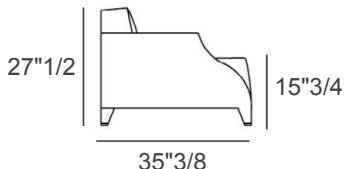

Dimensions

29"1/2W x 35"3/8D x 27"1/2H (SH: 15"3/4)

29"1/2

35"3/8

Frontal view:

Lounge chair with kidney roll cushion.

Detail view:

Brass feet in Antique Bronze