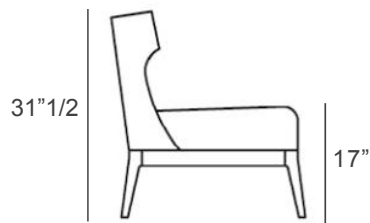

### Dimensions

28"3/8W x 30"D x 31"1/2H (SH: 17")

28"3/8

31"1/2

17"

30"

**Detail view:**  
Rear backrest upholstered.

**Detail view:**  
Wooden rear backrest and legs in "Grey Sukupira" finish.