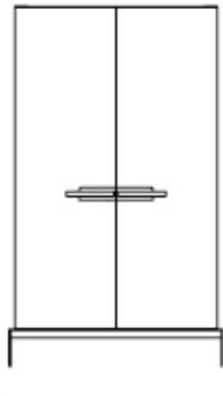

Him

Description

High-end bar unit with a structure made in Italian poplar block-board, veneered with real European or exotic woods with same finish for the outside and the inside, with a 45° assembly. The handles and the base are made of metal.

The inner sides are covered in copper sheets and the inner back panel is backlit in white glass.

This elegant piece is equipped with one shelf in extra-clear glass, three drawers with the fronts covered in Saddle-Leather, along with glass holders covered in the same finish.

- 1 inner door covered in Saddle-Leather for fridge unit.
- Inside LED lighting with door opening switch (for lower storage unit).
- Inner back panel in marble.

Made in Italy.

Finishes & Materials

Structure: Wood.

Handles & Base: Metal.

Inner Sides: Covered in copper sheets.

Inner Back Panel: Glass.

Glass Holders & Inner Drawers: Covered in Saddle-Leather.

Him

Dimensions

45"5/8W x 22"5/8D x 76"3/4H

45"5/8