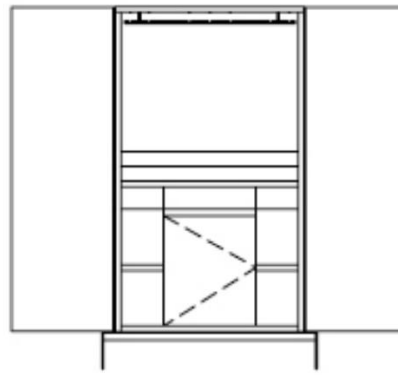

Him

Description

High-end bar unit with a structure made in Italian poplar block-board, veneered with real European or exotic woods with same finish for the outside and the inside, with a 45° assembly. The handles and the base are made of metal.

The inner sides are covered in copper sheets and the inner back panel is backlit in white glass.

This elegant piece is equipped with one shelf in extra-clear glass, three drawers with the fronts covered in Saddle-Leather, along with glass holders covered in the same finish.

Handles & Base: Metal.

Inner Sides: Covered in copper sheets.

Inner Back Panel: Glass.

Glass Holders & Inner Drawers: Covered in Saddle-Leather.

Him

Dimensions

45"5/8W x 22"5/8D x 76"3/4H

45"5/8

22"5/8

76"3/4

Recessed handles: 10"5/8W x 1"3/8D x 2"3/4H

1"3/8

2"3/4

10"5/8

Inner view:
Glass holder in Saddle-Leather
+ Sides covered in copper
finish sheets
+ Optional inner back panel in
back-lit in marble.