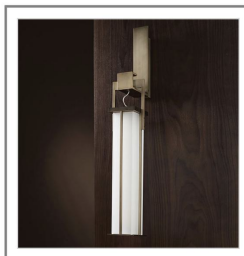

Ignis

Description

The Agata wall lamp is a high-end piece that features a structure in brass and a diffuser in white glass.

Light source: 100V-120V / 60Hz - Strip LED included.

Made in Italy.

Dimensions

A) 6"5/8W x 8"1/4D x 30"1/8H

B) 6"5/8W x 8"1/4D x 41"H

Detail view:
Brass structure in
"Antique Bronze" finish.

Detail view:
Diffuser in white glass.

Finishes & Materials

Structure: Brass.

Diffuser: White glass.