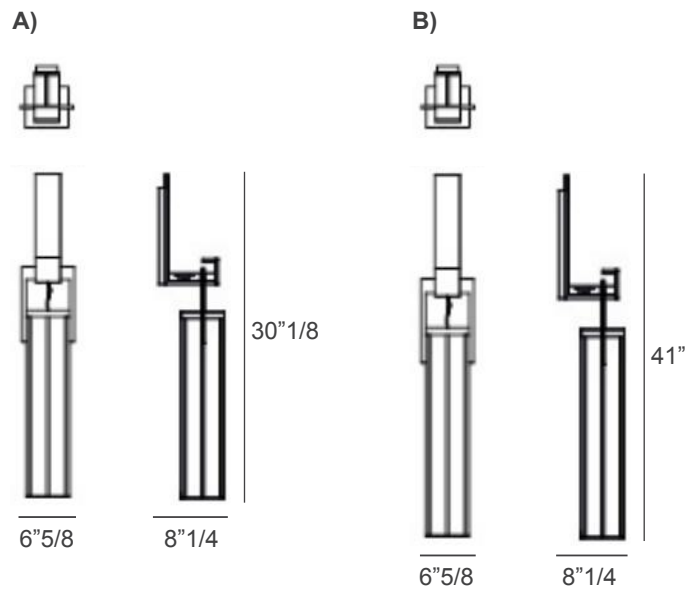

Ignis

Description

The Agata wall lamp is a high-end piece that features a structure in brass and a diffuser in white glass.

Light source: 100V-120V / 60Hz - Strip LED included.

Made in Italy.

Dimensions

A) 6"5/8W x 8"1/4D x 30"1/8H

B) 6"5/8W x 8"1/4D x 41"H

Detail view:
Brass structure in
"Antique Bronze" finish.

Detail view:
Diffuser in white glass.

Finishes & Materials

Structure: Brass.

Diffuser: White glass.