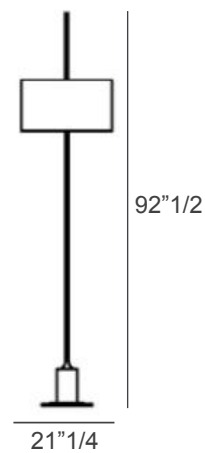

Isabella

Description

The Isabella floor lamp is a high-end piece that features a brass structure and a lampshade in "Raffia". It also includes an Opaline Plexyglass diffuser.

Light source: 110V - 60 HZ / LED strip - Red cord.
LED strip included.

Made in Italy.

Dimensions

40"1/8W x 21"1/4D x 92"1/2H

Detail view:
Structure base in brass, "Antique Bronze" finish.

Floor lamp with "Raffia" lampshade.

Finishes & Materials

Structure: Brass.

Lampshade: Raffia.