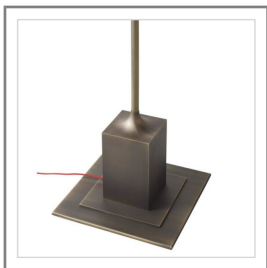

Isabella

Description

The Isabella floor lamp is a high-end piece that features a brass structure and a lampshade in "Raffia". It also includes an Opaline Plexyglass diffuser.

Light source: 110V - 60 HZ / LED strip - Red cord.
LED strip included.

Made in Italy.

Dimensions

40"1/8W x 21"1/4D x 92"1/2H

Detail view:
Structure base in brass, "Antique Bronze" finish.

Floor lamp with "Raffia" lampshade.

Finishes & Materials

Structure: Brass.

Lampshade: Raffia.

Diffuser: Opaline plexyglass.