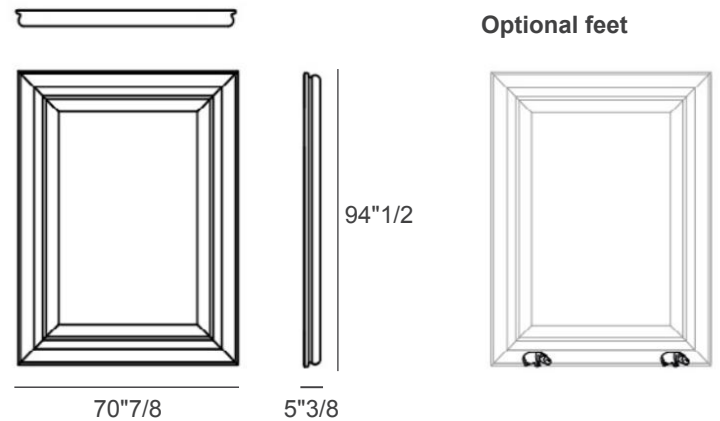

Finishes & Materials

Frame: Wood or covered in Fabric or Leather.