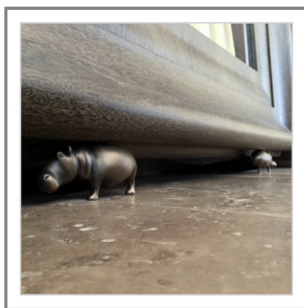

Jasmine

Description

Jasmine is refined floor-standing mirror with a frame that can be made of solid Walnut and solid toulipier wood veneered or that can be covered with Fabric or Leather (Not removable cover). Plain mirror.

Available optional: Lion-foot or hippo-shape supporting feet, in refined by hand cast brass.

Made in Italy.

Dimensions

70"7/8W x 5"3/8D x 94"1/2H

Detail view:
Optional hippo-shape supporting feet in cast brass.

Detail view:
Optional lion-foot supporting feet in cast brass.

Finishes & Materials

Frame: Wood or covered in Fabric or Leather.