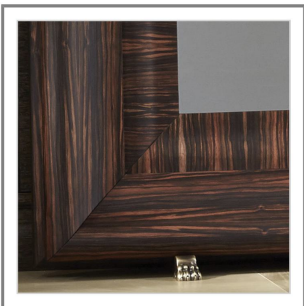

Jasmine

Description

Jasmine is refined floor-standing mirror with a frame that can be made of solid Walnut and solid toulipier wood veneered or that can be covered with Fabric or Leather (Not removable cover). Plain mirror.

Available optional: Lion-foot or hippo-shape supporting feet, in refined by hand cast brass.

Made in Italy.

Dimensions

70"7/8W x 5"3/8D x 94"1/2H

Detail view:
Optional hippo-shape supporting feet in cast brass.

Detail view:
Optional lion-foot supporting feet in cast brass.

Finishes & Materials

Frame: Wood or covered in Fabric or Leather.