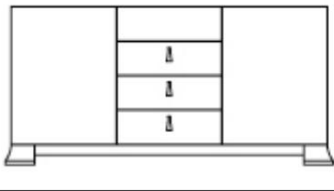

### Dimensions

66"1/8W x 22"7/8D x 31"5/8H

66"1/8

22"7/8

31"5/8

Handles: 1"W x 1"5/8D x 3"H

3"

**Inner view:**  
Natural maple with shelf covered in red saddle leather and optional inside LED.