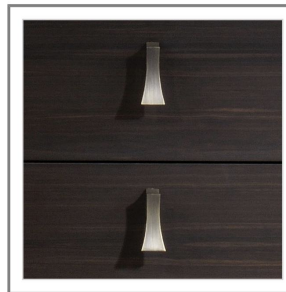

### *Description*

High-end sideboard with a top, structure and base made in Italian poplar block-board, veneered outside with real Oak or Walnut wood and glossy or matte lacquered.

The inside is in real natural maple wood with a 45° assembly.

### *Finishes & Materials*

**Top, Structure & Base:** Wood and glossy or matte lacquered.

**Handles:** Cast Brass in Bronzed finish, refined by hand.

**Inside Structure & Shelves:** Natural maple wood.

### Dimensions

66"1/8W x 22"7/8D x 31"5/8H

66"1/8

22"7/8

31"5/8

Handles: 1"W x 1"5/8D x 3"H

3"

**Inner view:**  
Natural maple with shelf covered in red saddle leather and optional inside LED.

**Close-up:**  
Base detail.

**Close-up:**  
Handles type "MAN-06" in cast brass with bronzed finish, refined by hand.