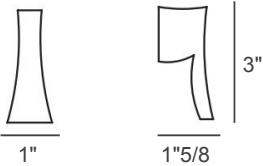

### Dimensions

66"1/8W x 22"7/8D x 31"5/8H

66"1/8

22"7/8

31"5/8

Handles: 1"W x 1"5/8D x 3"H

3"

**Inner view:**  
Natural maple with shelf covered in red saddle leather and optional inside LED.