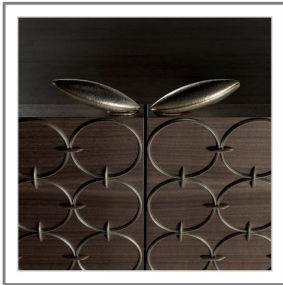

Luis

Description

High-end sideboard with a top, structure and base made in Italian poplar block-board, veneered outside with real European or exotic woods. The inside is made in real natural maple wood with a 45° assembly. The doors are adorned with a relief metal pattern.

This elegant piece features two doors with 180° opening and handles in cast brass with Bronzed finish, refined by hand. It also includes one bronzed glass shelf and a drawer unit with four drawers, each covered in saddle-leather on the front. The drawers are equipped with fully synchronized sliding technology and a soft-close damping system.

Available optional: Inside LED lighting with door opening switch.

Made in Italy.

Finishes & Materials

Top, Structure & Base: Wood.

Handles: Cast Brass in Bronzed finish, refined by hand.

Inside Structure: Natural maple wood.

Inside Shelves: Glass.

Luis

Dimensions

67"W x 21"1/4D x 33"5/8H

67"

21"1/4

33"5/8

Detail view:
Handle in cast brass with
Bronzed finish, refined by
hand.