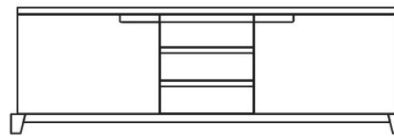

This elegant piece features two doors with in-house designed brass hinges, for a 180° door opening, and two extra-clear glass shelves. Size "B" also includes three drawers with fully synchronized sliding technology and a soft-close damping system.

### Dimensions

A) 74"W x 23"1/4D x 31"H

B) 97"5/8W x 23"1/4D x 31"H

A)

74"

31"

23"1/4

B)

97"5/8

31"

23"1/4

**Detail view:**  
Drawers and doors with integrated handle in matt lacquered finish.

**Detail view:**  
Base in matt lacquered finish.

**Close-up:**  
In-house designed brass hinges.