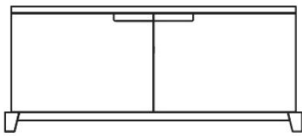

This elegant piece features two doors with in-house designed brass hinges, for a 180° door opening, and two extra-clear glass shelves. Size "B" also includes three drawers with fully synchronized sliding technology and a soft-close damping system.

### *Finishes & Materials*

**Top, Structure & Base:** Wood and lacquered in glossy or matte.

**Inside Structure:** Natural maple wood.

**Inside Shelves:** Glass.

### Dimensions

A) 74"W x 23"1/4D x 31"H

B) 97"5/8W x 23"1/4D x 31"H

A)

74"

31"

23"1/4

B)