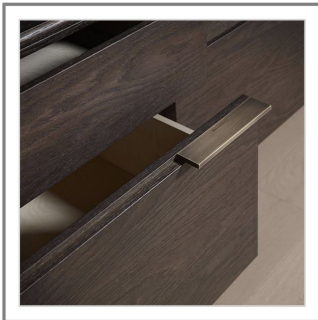

Madison

Description

High-end sideboard with a top, structure and legs made in Italian poplar block-board, veneered outside with real Oak or Walnut wood. It also features brass feet and handles.

The inside is made with real natural maple wood with a 45° assembly.

Available optional: Inside LED lighting with door opening switch.

Made in Italy.

Finishes & Materials

Top, Structure & Legs: Wood.

Feet, Handles & Hinges: Brass.

Madison

Dimensions

118"1/8W x 21"5/8D x 27"1/2H

118"1/8

27"1/2

21"5/8

Handles: 7"7/8W x 1"1/2D x 3/8"H

7"7/8

1"1/2

3/8"

Detail view:
Handle in brass with antique bronze finish.

Detail view:
In-house designed brass hinges.

Frontal view detail.