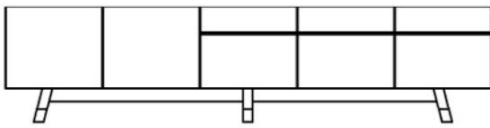

Available optional: Inside LED lighting with door opening switch.

Made in Italy.

Finishes & Materials

Top, Structure & Legs: Wood.

Feet, Handles & Hinges: Brass.

Madison

Dimensions

118"1/8W x 21"5/8D x 27"1/2H

118"1/8

27"1/2

21"5/8

Handles: 7"7/8W x 1"1/2D x 3/8"H

7"7/8

1"1/2

3/8"

Detail view:
Handle in brass with antique bronze finish.