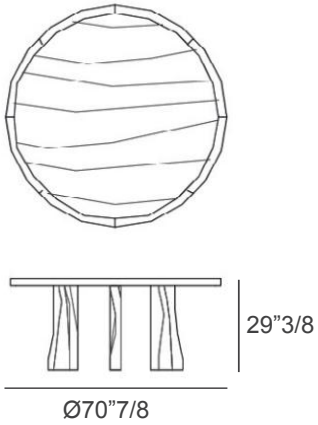

Made in Italy.

Finishes & Materials

Top & Legs: Marble.

Top Frame: Solid oak.

Michelangelo

Dimensions

- A) Ø70"7/8 x 29"3/8H
 B) Ø82"5/8 x 29"3/8H

A)

B)

Optional Lazy-Susan

Detail view:
Legs in solid marble.

Detail view:
Optional wooden Lazy-Susan with brass profile.

Detail view:
Top frame in solid oak.