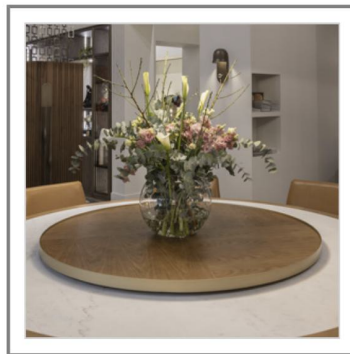

Detail view:
Optional wooden Lazy-Susan with brass profile.