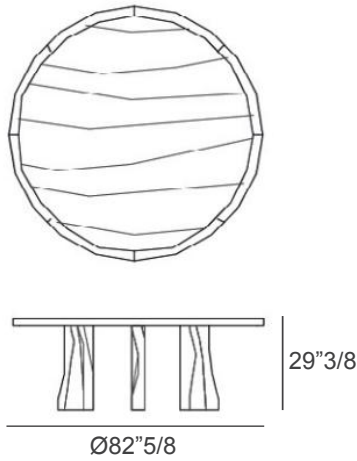

Made in Italy.

Finishes & Materials

Top & Legs: Marble.

Top Frame: Solid oak.

Michelangelo

Dimensions

- A) Ø70"7/8 x 29"3/8H
 B) Ø82"5/8 x 29"3/8H

A)

B)

Optional Lazy-Susan

Detail view:
Legs in solid marble.

Detail view:
Optional wooden Lazy-Susan with brass profile.

Detail view:
Top frame in solid oak.