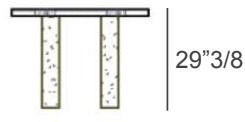

Michelangelo

Description

High-end dining table with inlaid top in Italian poplar block-board, veneered with real white and natural stained olive ashwood finish, 1/8" thick. The base features four legs in solid marble. Made in Italy.

Dimensions

110"1/4W x 41"3/8D x 29"3/8H

110"1/4

41"3/8

29"3/8

Finishes & Materials

Top: Ashwood.

Legs: Solid marble: