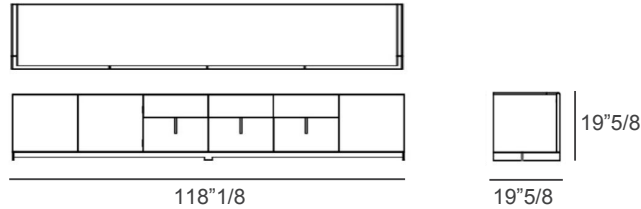

Inside Structure: Natural maple wood.

Milano

Dimensions

A) 78"3/4W x 19"5/8D x 19"5/8H

B) 98"3/8W x 19"5/8D x 19"5/8H

C) 118"1/8W x 19"5/8D x 19"5/8H

A) Amount of components

- Doors: 2
- Drawers: 2
- Deep drawers: 2

B) Amount of components

- Doors: 2
- Drawers: 3
- Deep drawers: 3

C) Amount of components

- Doors: 3
- Drawers: 3
- Deep drawers: 3

Handles: 5/8"W x 1"1/8D x 4"3/4H

Detail view:
Upper drawer clad in brass.