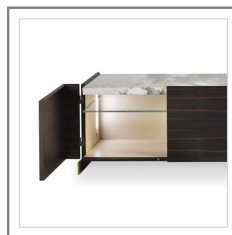

Milano

Description

High-end sideboard with a top and structure made in Italian poplar block-board, veneered outside with real European or exotic woods. The base and the handles are made in brass. The inside is made with real natural maple wood with a 45° assembly.

Inside Structure: Natural maple wood.

Milano

Dimensions

A) 78"3/4W x 19"5/8D x 19"5/8H

B) 98"3/8W x 19"5/8D x 19"5/8H

C) 118"1/8W x 19"5/8D x 19"5/8H

A) Amount of components

- Doors: 2
- Drawers: 2
- Deep drawers: 2

B) Amount of components

- Doors: 2
- Drawers: 3
- Deep drawers: 3

C) Amount of components

- Doors: 3
- Drawers: 3
- Deep drawers: 3

Handles: 5/8"W x 1"1/8D x 4"3/4H

Detail view:
Upper drawer clad in brass.

Detail view:
"L" shaped door with 180° opening.

Detail view:
Natural maple inside structure with optional extra-clear glass shelf.