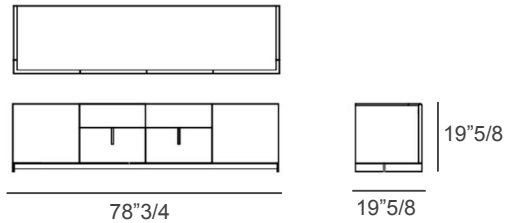

Inside Structure: Natural maple wood.

Milano

Dimensions

A) 78"3/4W x 19"5/8D x 19"5/8H

B) 98"3/8W x 19"5/8D x 19"5/8H

C) 118"1/8W x 19"5/8D x 19"5/8H

A) Amount of components

- Doors: 2
- Drawers: 2
- Deep drawers: 2

B) Amount of components

- Doors: 2
- Drawers: 3
- Deep drawers: 3

C) Amount of components

- Doors: 3
- Drawers: 3
- Deep drawers: 3

Handles: 5/8"W x 1"1/8D x 4"3/4H

Detail view:
Upper drawer clad in brass.