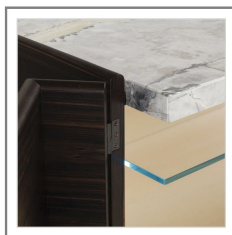

Milano

Description

High-end sideboard with a top and structure made in Italian poplar block-board, veneered outside with real European or exotic woods. The base and the handles are made in brass. The inside is made with real natural maple wood with a 45° assembly.

Available optionals: Top insert in marble, inside LED lighting with door opening switch and an extra shelf in extra-clear glass.

Made in Italy.

Finishes & Materials

Top & Structure: Wood.

Base, Handles & Frontal Drawers: Brass.

B) Amount of components

- Doors: 2
- Drawers: 3
- Deep drawers: 3

C) Amount of components

- Doors: 3
- Drawers: 3
- Deep drawers: 3

Handles: 5/8"W x 1"1/8D x 4"3/4H

Detail view:
Upper drawer clad in brass.

Detail view:
"L" shaped door with 180° opening.

Detail view:
Natural maple inside structure with optional extra-clear glass shelf.