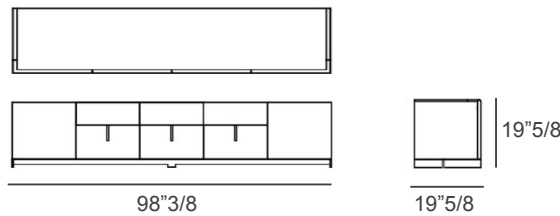

Inside Structure: Natural maple wood.

Milano

Dimensions

A) 78"3/4W x 19"5/8D x 19"5/8H

B) 98"3/8W x 19"5/8D x 19"5/8H

C) 118"1/8W x 19"5/8D x 19"5/8H

A) Amount of components

- Doors: 2
- Drawers: 2
- Deep drawers: 2

B) Amount of components

- Doors: 2
- Drawers: 3
- Deep drawers: 3

C) Amount of components

- Doors: 3
- Drawers: 3
- Deep drawers: 3

Handles: 5/8"W x 1"1/8D x 4"3/4H

Detail view:
Upper drawer clad in brass.