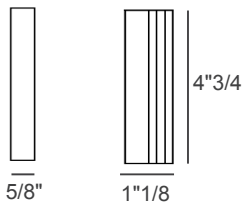

Inside Structure: Natural maple wood.

Milano

Dimensions

A) 78"3/4W x 19"5/8D x 19"5/8H

B) 98"3/8W x 19"5/8D x 19"5/8H

C) 118"1/8W x 19"5/8D x 19"5/8H

A) Amount of components

- Doors: 2
- Drawers: 2
- Deep drawers: 2

B) Amount of components

- Doors: 2
- Drawers: 3
- Deep drawers: 3

C) Amount of components

- Doors: 3
- Drawers: 3
- Deep drawers: 3

Handles: 5/8"W x 1"1/8D x 4"3/4H

Detail view:
Upper drawer clad in brass.

Detail view:
"L" shaped door with 180° opening.

Detail view:
Natural maple inside structure with optional extra-clear glass shelf.