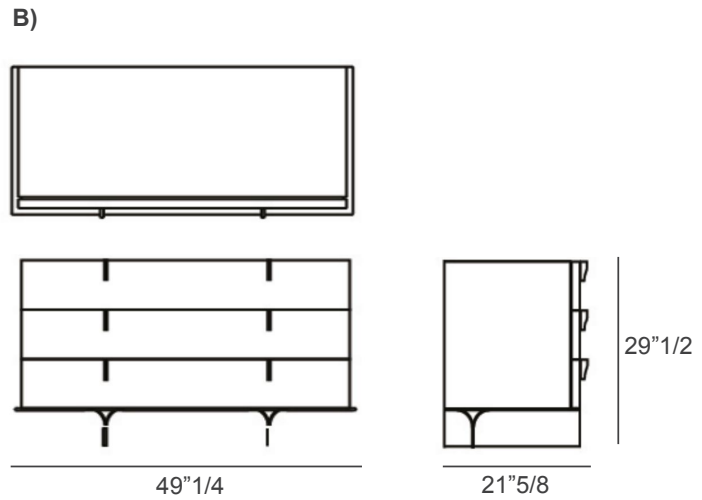

The drawers feature a fully synchronized slide technology and a soft-close damping system with in-house designed hinges for 45° assembly doors.

Size "A" includes two drawers, size "B" includes three drawers and size "C" is equipped with one door and three drawers.

Made in Italy.

Finishes & Materials

Structure: Veneered wood or covered in Leather.

Base & Handles: Brass.

Nelson

Dimensions

- A) 27"1/2W x 19"D x 19"7/8H - **Nightstand**
- B) 49"1/4W x 21"5/8D x 29"1/2H - **Dresser**
- C) 72"7/8W x 21"5/8D x 29"1/2H - **Dresser**

Detail view:
Brass handle.

Detail view:
Size "A" covered
in Leather.