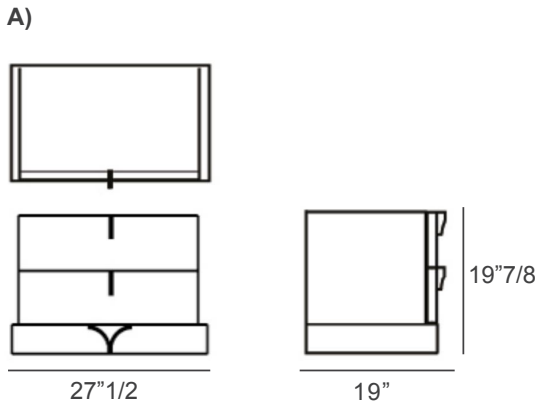

The drawers feature a fully synchronized slide technology and a soft-close damping system with in-house designed hinges for 45° assembly doors.

Size "A" includes two drawers, size "B" includes three drawers and size "C" is equipped with one door and three drawers.

Made in Italy.

Finishes & Materials

Structure: Veneered wood or covered in Leather.

Base & Handles: Brass.

Nelson

Dimensions

- A) 27"1/2W x 19"D x 19"7/8H - **Nightstand**
- B) 49"1/4W x 21"5/8D x 29"1/2H - **Dresser**
- C) 72"7/8W x 21"5/8D x 29"1/2H - **Dresser**

Detail view:
Brass handle.

Detail view:
Size "A" covered
in Leather.