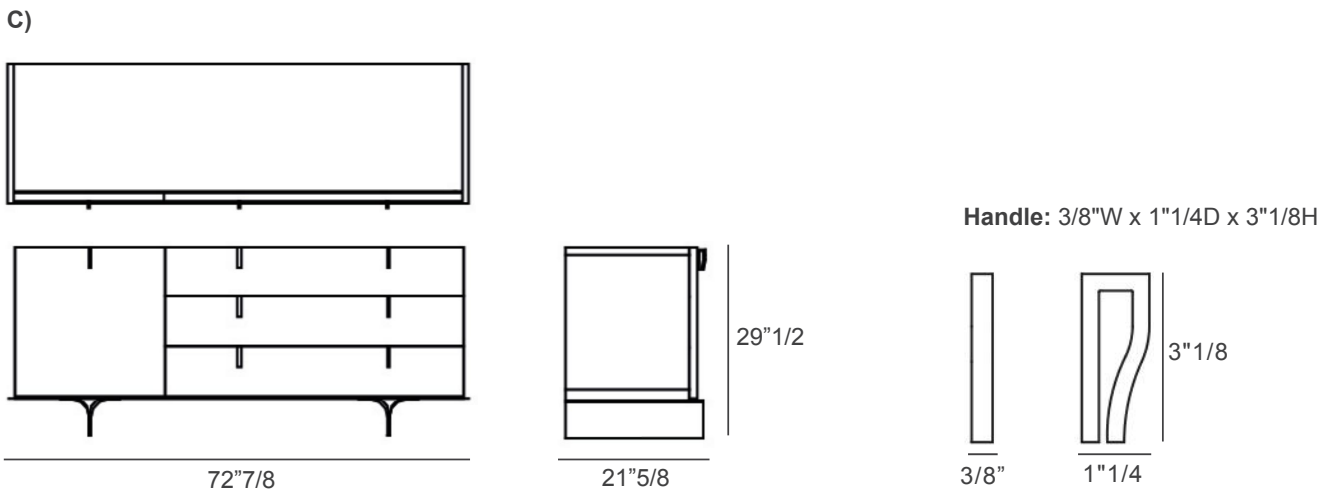

The drawers feature a fully synchronized slide technology and a soft-close damping system with in-house designed hinges for 45° assembly doors.

Size "A" includes two drawers, size "B" includes three drawers and size "C" is equipped with one door and three drawers.

Made in Italy.

Finishes & Materials

Structure: Veneered wood or covered in Leather.

Base & Handles: Brass.

Nelson

Dimensions

- A) 27"1/2W x 19"D x 19"7/8H - **Nightstand**
- B) 49"1/4W x 21"5/8D x 29"1/2H - **Dresser**
- C) 72"7/8W x 21"5/8D x 29"1/2H - **Dresser**

Detail view:
Brass handle.

Detail view:
Size "A" covered
in Leather.