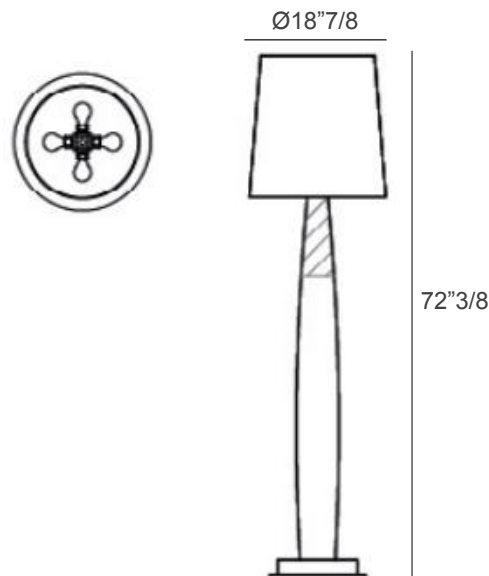

Palmareal

Description

The Palmareal floor lamp is a high-end piece that features a structure in Italian poplar block-board, veneered with European or exotic real wood, and a lampshade in Linen. It also includes brass details on the structure and base.

Light source: 110V - 60 HZ / 4xE26.
Light bulbs not included.

Made in Italy.

Dimensions

Ø18"7/8 x 72"3/8H

Close-up:
Detail in brass,
"Antique Bronze" finish.

Inner view:
Detail in brass,
"Antique Bronze" finish.

Close-up:
Base detail in brass,
"Antique Bronze" finish.

Finishes & Materials

Structure: Wood.

Lampshade: Linen.

Structure & Base Details: Brass.