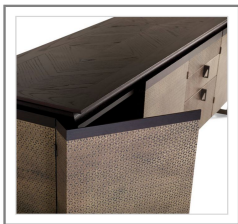

Philippe

Description

High-end sideboard with a top frame in solid wood and a structure made in Italian poplar blockboard, veneered outside with real Walnut or Ashwood. The inside is made with real natural maple wood with a 45° assembly.

Additionally, it is equipped with one or two inner bronzed glass shelves.

The amount of doors, drawers and inner glass shelves varies depending on the size of the sideboard.

Available optionals:

- Doors, frontal drawers and sideboard sides clad in metal or padded in leather.
- Top insert in marble or in hammered brass, refined by hand.
- Set of two inner drawers in natural maple wood (Not available for size "A" in version 1).
- Bronzed glass inner structure with two removable trays in the same finish of the cabinet, with cutlery tray in grey faux-leather and ivory flocked padding (Not available for size "A" in version 1).

98"3/8

21"5/8

C) Amount of components

- Doors: 4
- Drawers: 2
- Deep drawers: 1
- Inner bronzed glass shelves: 2

118"1/8

21"5/8

Detail view:
Doors and sideboard sides padded in printed leather (optional).

Detail view:
"A" size in version 2: four doors, all clad in metal (optional).
Top insert in marble (optional).

Inner view:
Optional bronzed glass inside structure equipped with removable trays in walnut and removable cutlery tray ivory flocked.

Handles: 3/8"W x 1"1/8D x 2"3/4H

3/8"

1"1/8

2"3/4