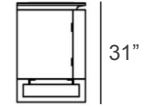

- A) 78"3/4W x 21"5/8D x 31"H
- B) 98"3/8W x 21"5/8D x 31"H
- C) 118"1/8W x 21"5/8D x 31"H

A) Version 1 - Amount of components

- Doors: 2
- Drawers: 2
- Deep drawers: 1
- Inner bronzed glass shelves: 2

Version 1

78"3/4

Version 2

78"3/4

21"5/8

A) Version 2 - Amount of components

- Doors: 4
- Inner bronzed glass shelves: 2

B) Amount of components

- Doors: 4
- Drawers: 2
- Deep drawers: 1
- Inner bronzed glass shelves: 2

98"3/8

21"5/8

C) Amount of components

- Doors: 4
- Drawers: 2
- Deep drawers: 1
- Inner bronzed glass shelves: 2

118"1/8

21"5/8

Detail view:
Doors and sideboard sides padded in printed leather (optional).

Detail view:
"A" size in version 2: four doors, all clad in metal (optional).
Top insert in marble (optional).