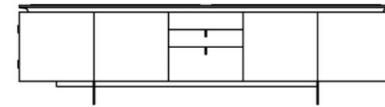

- A) 78"3/4W x 21"5/8D x 31"H
- B) 98"3/8W x 21"5/8D x 31"H
- C) 118"1/8W x 21"5/8D x 31"H

A) Version 1 - Amount of components

- Doors: 2
- Drawers: 2
- Deep drawers: 1
- Inner bronzed glass shelves: 2

Version 1

78"3/4

Version 2

78"3/4

21"5/8

A) Version 2 - Amount of components

- Doors: 4
- Inner bronzed glass shelves: 2

B) Amount of components

- Doors: 4
- Drawers: 2
- Deep drawers: 1
- Inner bronzed glass shelves: 2

98"3/8

21"5/8

C) Amount of components

- Doors: 4
- Drawers: 2
- Deep drawers: 1
- Inner bronzed glass shelves: 2

118"1/8

21"5/8

Detail view:
Doors and sideboard sides padded in printed leather (optional).

Detail view:
"A" size in version 2: four doors, all clad in metal (optional).
Top insert in marble (optional).

Inner view:
Optional bronzed glass inside structure equipped with removable trays in walnut and removable cutlery tray ivory flocked.

Handles: 3/8"W x 1"1/8D x 2"3/4H

3/8"

1"1/8

2"3/4