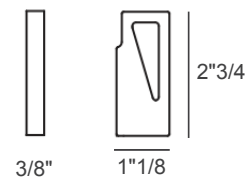

- A) 78"3/4W x 21"5/8D x 31"H
- B) 98"3/8W x 21"5/8D x 31"H
- C) 118"1/8W x 21"5/8D x 31"H

A) Version 1 - Amount of components

- Doors: 2
- Drawers: 2
- Deep drawers: 1
- Inner bronzed glass shelves: 2

Version 1

78"3/4

Version 2

78"3/4

21"5/8

A) Version 2 - Amount of components

- Doors: 4
- Inner bronzed glass shelves: 2

B) Amount of components

- Doors: 4
- Drawers: 2
- Deep drawers: 1
- Inner bronzed glass shelves: 2

98"3/8

21"5/8

C) Amount of components

- Doors: 4
- Drawers: 2
- Deep drawers: 1
- Inner bronzed glass shelves: 2

118"1/8

21"5/8

Detail view:
Doors and sideboard sides padded in printed leather (optional).

Detail view:
"A" size in version 2: four doors, all clad in metal (optional).
Top insert in marble (optional).

Inner view:
Optional bronzed glass inside structure equipped with removable trays in walnut and removable cutlery tray ivory flocked.

Handles: 3/8"W x 1"1/8D x 2"3/4H

3/8"

1"1/8

2"3/4