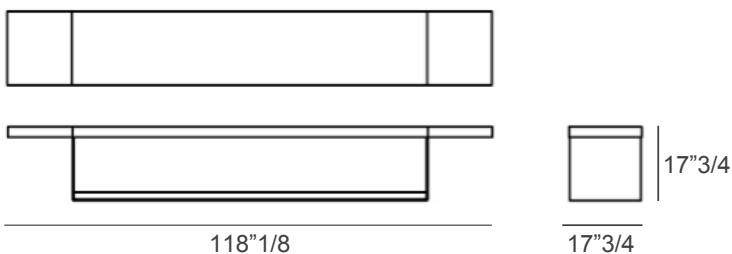

Retro

Description

Refined console with top and lower shelf in Italian poplar block-board, veneered with real European or exotic woods. It also features metal panels that support the top. Made in Italy.

Dimensions

118"1/8W x 17"3/4D x 17"3/4H

Finishes & Materials

Top & Lower Shelf: Wood.

Supports: Metal.

Detail view:
Top & base in Ebony
finish with Brandy
metal supports.

Side view:
Top & base in Dark
Eucalyptus Friséé.